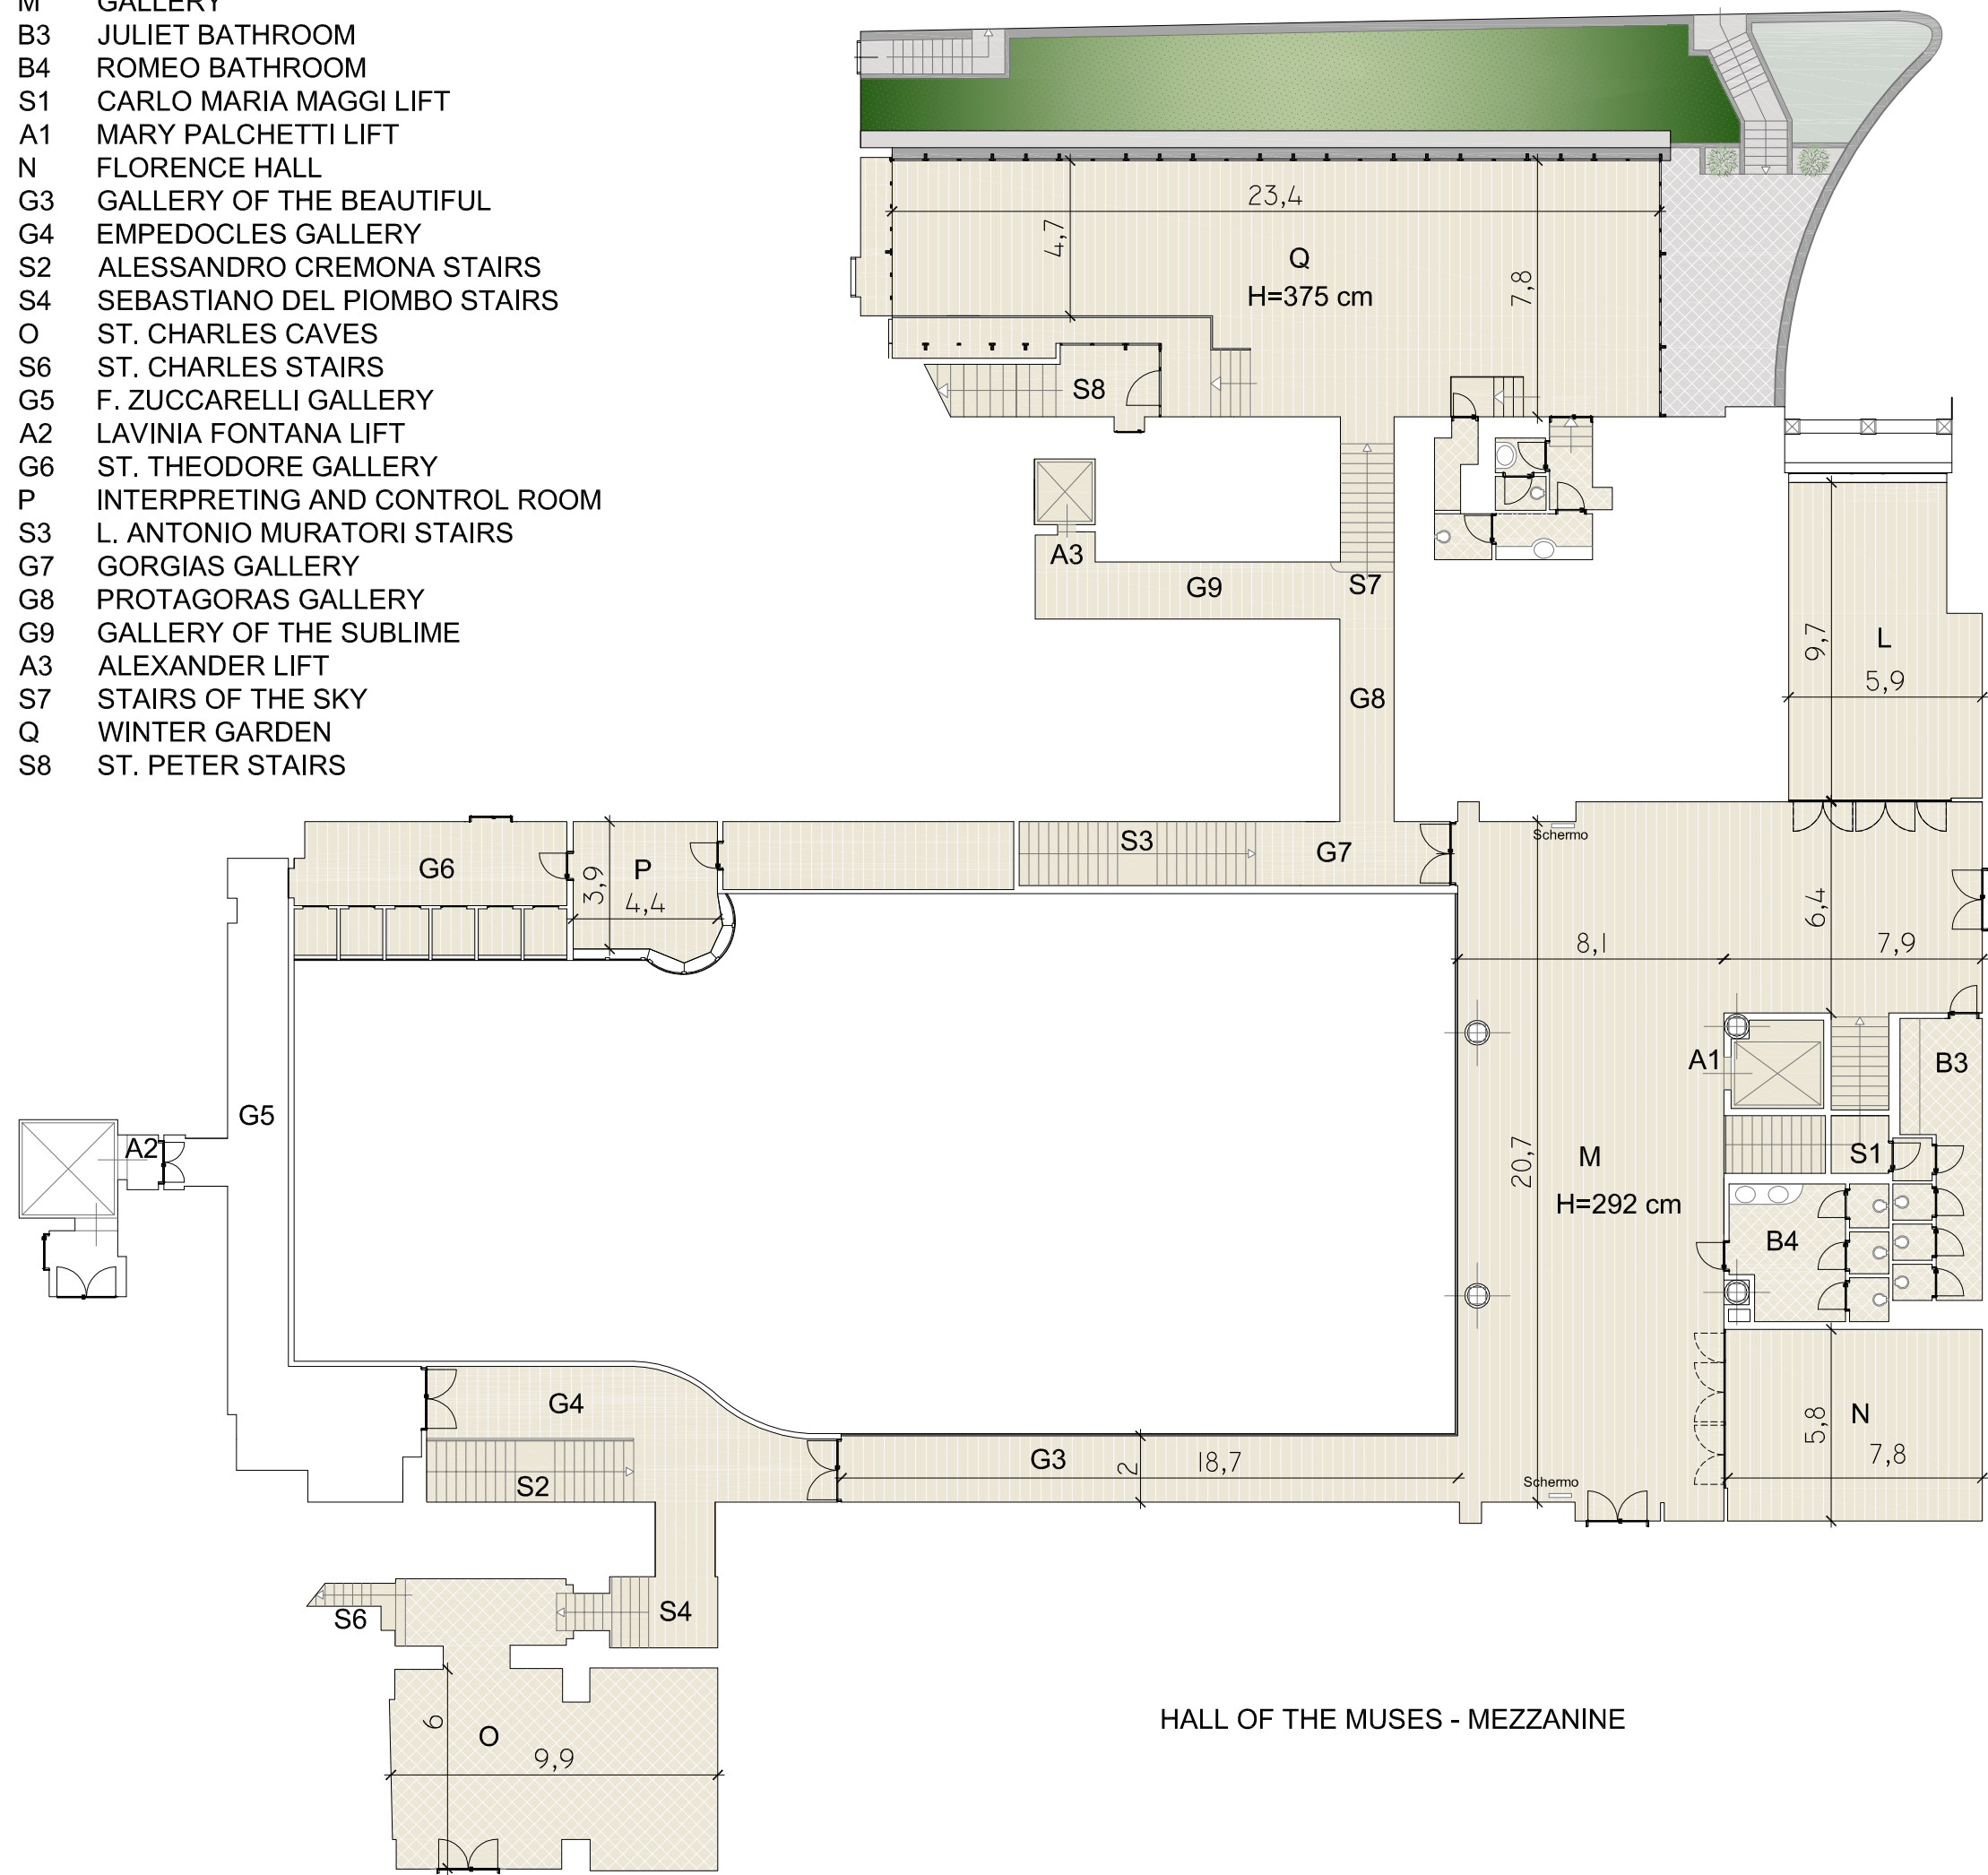

- L NEAPLES HALL
- M GALLERY
- B3 JULIET BATHROOM
- B4 ROMEO BATHROOM
- S1 CARLO MARIA MAGGI LIFT
- A1 MARY PALCHETTI LIFT
- N FLORENCE HALL
- G3 GALLERY OF THE BEAUTIFUL
- G4 EMPEDOCLES GALLERY
- S2 ALESSANDRO CREMONA STAIRS
- S4 SEBASTIANO DEL PIOMBO STAIRS
- O ST. CHARLES CAVES
- S6 ST. CHARLES STAIRS
- G5 F. ZUCCARELLI GALLERY
- A2 LAVINIA FONTANA LIFT
- G6 ST. THEODORE GALLERY
- P INTERPRETING AND CONTROL ROOM
- S3 L. ANTONIO MURATORI STAIRS
- G7 GORGIAS GALLERY
- G8 PROTAGORAS GALLERY
- G9 GALLERY OF THE SUBLIME
- A3 ALEXANDER LIFT
- S7 STAIRS OF THE SKY
- Q WINTER GARDEN
- S8 ST. PETER STAIRS

HALL OF THE MUSES - MEZZANINE